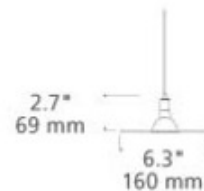

BRAND

Tiella

DESCRIPTION

Disc pendant is a clear glass disc which floats around the exposed, secured MR16 lamp. Finish in Bronze or Satin Nickel. Available in monopoint and monorail version. Monopoint version requires mounting canopy (sold separately). Includes 50 watt 12 volt MR16 lamp and six feet of field-cuttable suspension cable. ETL listed. 6.3 inch diameter x 2.7 inch height.

SHADE COLOR	Clear
BODY FINISH	Satin Nickel
WATTAGE	50W
DIMMER	Dimmable
DIMENSIONS	6.3"W x 2.7"H
BULB NOT INCLUDED	
LAMP	1 x MR16/GU5.3 (bipin)/50W/12V Halogen 1 x MR16/GU5.3 (bipin)/12V LED

SPEC # TLA41634