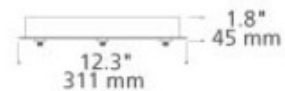

BRAND

Tiella

DESCRIPTION

3 port round canopy features three monopoint ports. Use in conjunction with any three monopoint elements to create a decorative ceiling fixture. Finish in Bronze or Satin Nickel. Mounts to standard 4 inch junction box with round plaster ring (provided by electrician). Includes 150 watt 12 volt electronic transformer (three 50 watt ports) inside a 12 inch diameter housing. Dimmable with a standard incandescent dimmer. ETL listed. 12.3 inch diameter x 1.8 inch height.

SHADE COLOR	N/A
BODY FINISH	Satin Nickel
WATTAGE	N/A
DIMMER	Standard 120V
DIMENSIONS	12.3"L x 12.3"W x 1.8"H
LAMP	N/A

SPEC # TLA41676

COMPANY	PROJECT	FIXTURE TYPE	APPROVED BY	DATE