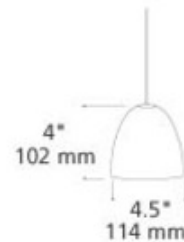

BRAND

Tiella

DESCRIPTION

Budget Rail Adobe pendant features a dome shaped glass shade, washed in soft amber or white. Glass available in Santa Fe Amber or White. Finish in Bronze or Satin Nickel. Available for monopoint (canopy sold separately) or rail (rail connector included). Includes 50 watt 12 volt halogen bipin, pyrex glass shield and six feet of field-cuttable suspension cable. ETL listed. 4.5 inch diameter x 4 inches height.

SHADE COLOR	Amber
BODY FINISH	Antique Bronze
WATTAGE	50W
DIMMER	Low Voltage Magnetic
DIMENSIONS	4.5"W x 4"H
BULB NOT INCLUDED	
LAMP	1 x JC/GY6.35 (bipin)/50W/12V Halogen

SPEC # TLA41737

COMPANY	PROJECT	FIXTURE TYPE	APPROVED BY	DATE