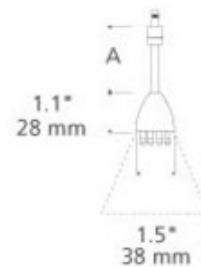

COMPANY	PROJECT	FIXTURE TYPE	APPROVED BY	DATE