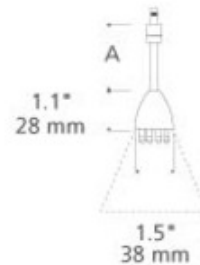

COMPANY	PROJECT	FIXTURE TYPE	APPROVED BY	DATE