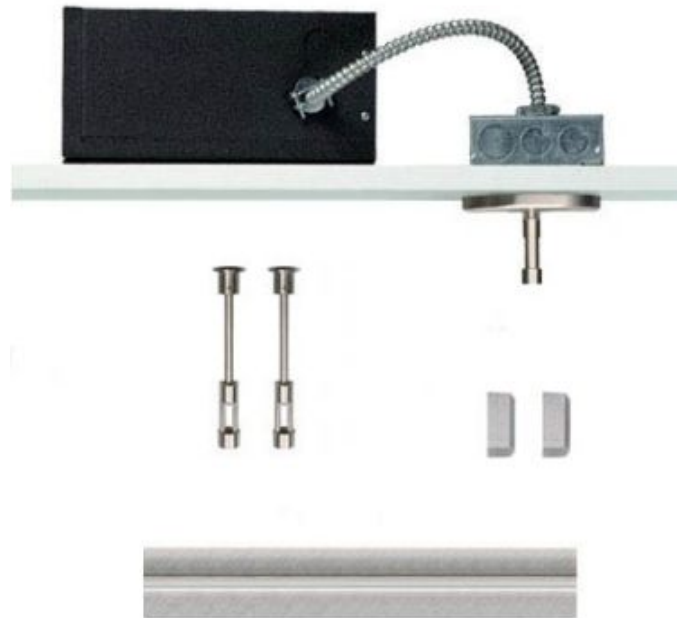

**BRAND**

Tiella

**DESCRIPTION**

Each kit comes with all the power and hardware you need for your most basic installations. Including 96 inch hand bendable rail, two decorative end caps, two rigid standoff supports and 150 or 300 Watt transformer with power feed. Fixtures for the rail kit sold separately. Finish in satin nickel. ETL listed.

<b>SHADE COLOR</b>	N/A
<b>BODY FINISH</b>	Satin Nickel
<b>WATTAGE</b>	N/A
<b>DIMMER</b>	Low Voltage Magnetic
<b>DIMENSIONS</b>	N/A
<b>LAMP</b>	N/A

**SPEC #** TLA41820

COMPANY	PROJECT	FIXTURE TYPE	APPROVED BY	DATE