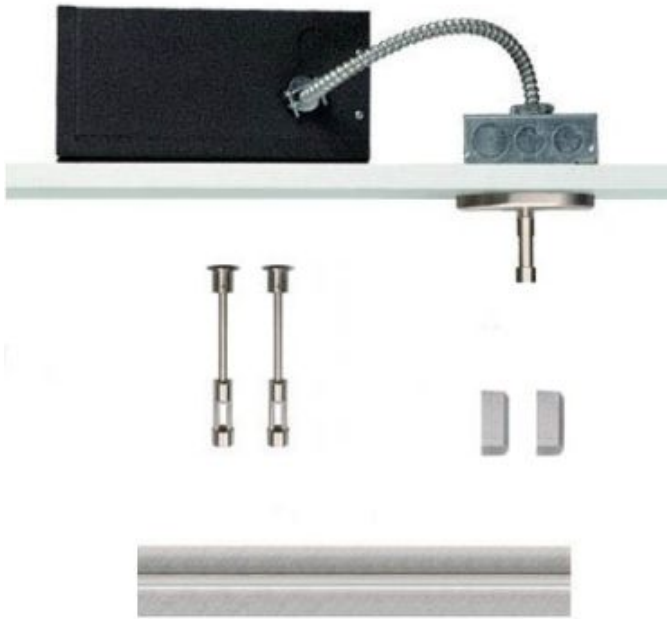

Rail Kit - 300W Magnetic Remote Transformer

Description:

Each kit comes with all the power and hardware you need for your most basic installations. Including 96 inch hand bendable rail, two decorative end caps, two rigid standoff supports and 150 or 300 Watt transformer with power feed. Fixtures for the rail kit sold separately. Finish in satin nickel. ETL listed.

Shown in: Satin Nickel

List Price: \$480.00
Our Price: \$384.00

Shade Color: N/A
Body Finish: Satin Nickel
Lamp: N/A
Wattage: N/A
Dimmer: Low Voltage Magnetic
Dimensions: N/A

Product Number: TLA41820			
Company:		Fixture Type:	Date: Feb 19, 2018
Project:		Approved By:	