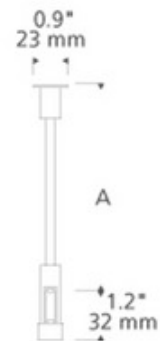

BRAND

Tiella

DESCRIPTION

Rigid standoff is recommended for curvy runs or runs with heavier elements such as glass pendants. Available in Satin Nickel finish. ETL listed. Field cuttable. Available in 3 inch length. 0.9 inch diameter.

SHADE COLOR	N/A
BODY FINISH	Satin Nickel
WATTAGE	N/A
DIMMER	N/A
DIMENSIONS	0.9"W x 2"H
LAMP	N/A

SPEC # TLA41830

COMPANY	PROJECT	FIXTURE TYPE	APPROVED BY	DATE