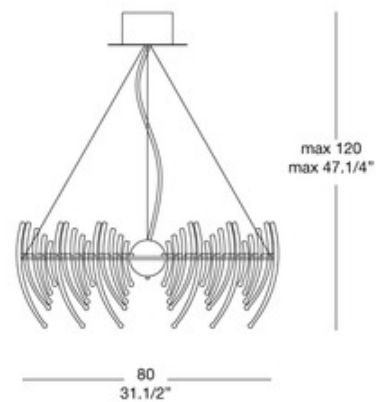

COMPANY	PROJECT	FIXTURE TYPE	APPROVED BY	DATE