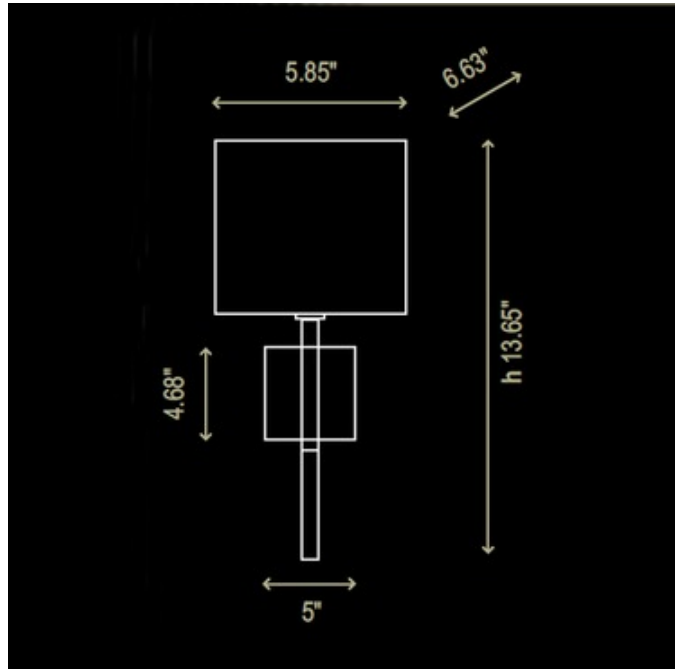

COMPANY

PROJECT

FIXTURE TYPE

APPROVED BY

DATE