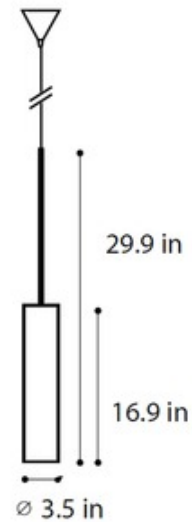

COMPANY

PROJECT

FIXTURE TYPE

APPROVED BY

DATE