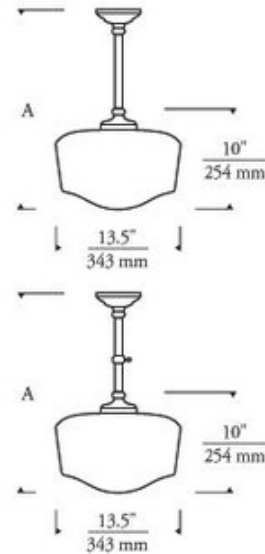

**BRAND** Visual Comfort Modern

**DESCRIPTION**

Traditional schoolhouse-shaped glass shade in white or latte color. with an antique bronze or polished nickel finish. Fixture available in ceiling flush mount, pendant and telescoping version. Available with incandescent or compact fluorescent lamping option. Includes a 120v, 100w, medium base A19 lamp. Dimmable with a standard incandescent dimmer. ETL listed. Made in USA. Available in 21-27 inch or 28-40 inch telescoping version. Pendant dimensions are 13.5 inch diameter x 10 inch height.

<b>SHADE COLOR</b>	White
<b>BODY FINISH</b>	Antique Bronze
<b>WATTAGE</b>	72W
<b>DIMMER</b>	Standard 120V
<b>DIMENSIONS</b>	13.5"W x 27"H
<b>BULB INCLUDED</b>	
<b>LAMP</b>	1 x A19/Medium (E26)/72W/120V Incandescent

**SPEC #** TLG437

COMPANY	PROJECT	FIXTURE TYPE	APPROVED BY	DATE