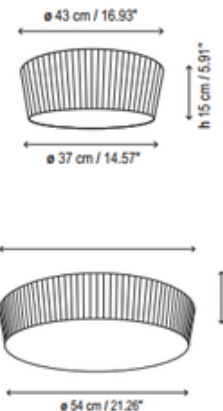

Plafonet Ceiling Flush Mount

Description:

Plafonet Ceiling Flush Mount features a hand wrapped White or Cream translucent polyester blend ribbon shade, or a White cotton shade. Finish in Stainless Steel. Includes frosted polycarbonate injection-molded diffuser. Available in two sizes. Requires 60 watt 120 volt A15 medium base incandescent lamps, not included. UL listed. Dimensions: Small: 14.57 inch diameter x 5.91 inch height. Medium: 21.26 inch diameter x 5.91 inch height.

Shown in: Stainless Steel / Cream Ribbon

List Price: \$1395.00
 Our Price: \$1116.00

Shade Color: Cream Ribbon
 Body Finish: Stainless Steel
 Lamp: 4 x A15/Medium (E26)/60W/120V Incandescent
 Wattage: 240W
 Dimmer: Incandescent
 Dimensions: 5.91"H x 21.26"W