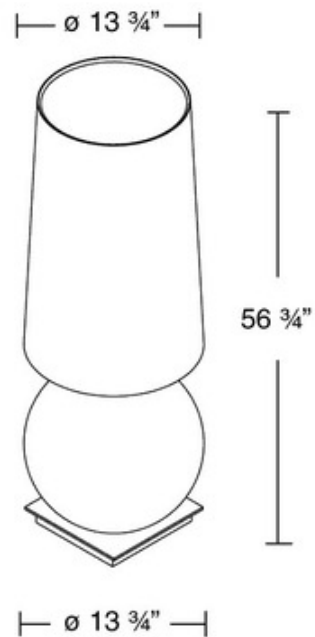

COMPANY

PROJECT

FIXTURE TYPE

APPROVED BY

DATE