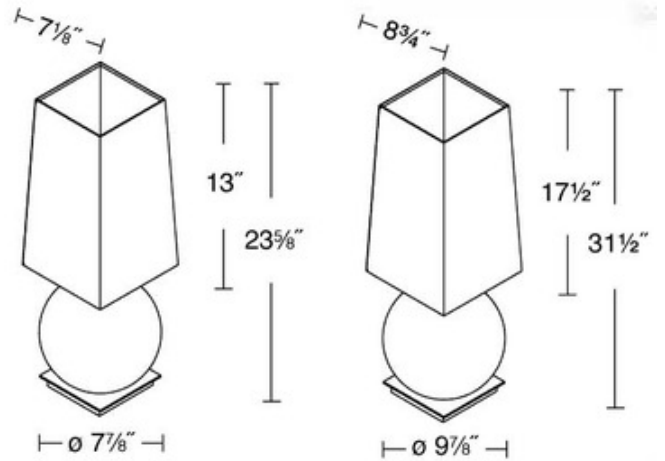

**BRAND**

Holtkoetter

**DESCRIPTION**

The Galileo 6031 Table Lamp features a dimmable, illuminated glass base with a hand washable White fabric shade in round or square with a Satin Nickel finish. Base is illuminated with two 40 watt 120 volt G9 base halogen bulbs, included. One 75 watt 120 volt medium base bulb is required for the shade, but not included. 9.875 inch width x 31.5 inch height. UL listed.

<b>SHADE COLOR</b>	Satin White Square
<b>BODY FINISH</b>	Satin Nickel
<b>WATTAGE</b>	133W
<b>DIMMER</b>	Standard 120V
<b>DIMENSIONS</b>	9.875"W x 31.5"H
<b>BULB INCLUDED</b>	
<b>LAMP</b>	1 x A19/Medium (E26)/53W/120V Incandescent 2 x JCD/G9/40W/120V Halogen