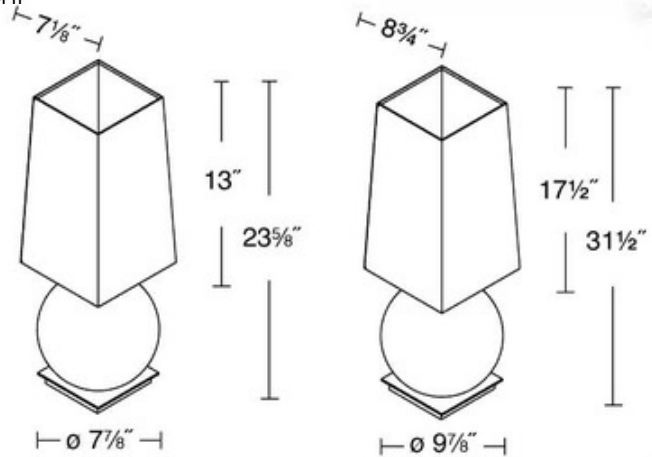

# Galileo 6031 Table Lamp

**Description:**

The Galileo 6031 Table Lamp features a dimmable, illuminated glass base with a hand washable White fabric shade in round or square with a Satin Nickel finish. Base is illuminated with two 40 watt 120 volt G9 base halogen bulbs, included. One 75 watt 120 volt medium base bulb is required for the shade, but not included. 9.875 inch width x 31.5 inch height. UL listed.

Shown in: Satin Nickel / Satin White Square

List Price: \$860.00  
 Our Price: \$688.00

Shade Color: Satin White Square  
 Body Finish: Satin Nickel  
 Lamp: 1 x A19/Medium (E26)/53W/120V Incandescent  
 2 x JCD/G9/40W/120V Halogen  
 Wattage: 133W  
 Dimmer: Incandescent  
 Dimensions: 31.5"H x 9.875"W