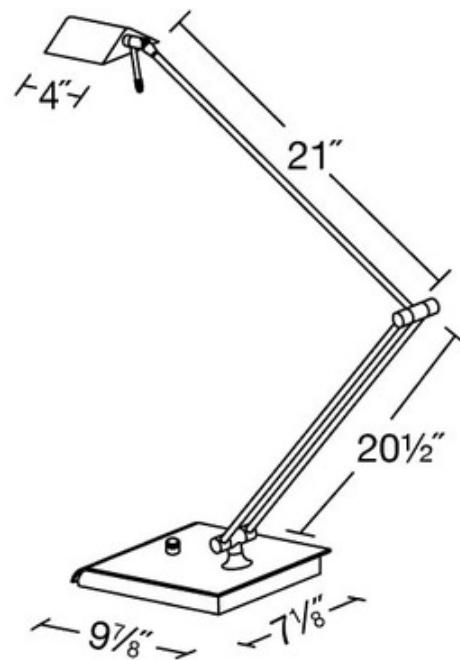

# Bernie Adjustable Desk Lamp

**Description:**

Bernie desk lamp features tremendous reach with infinite positioning, extra-heavy, weighted base for stability and a dimmer within easy reach. Finish available in hand-brushed old bronze. Includes one 50 watt, 12 volt, JC GY6.35 base halogen lamp, 3000K, 1180 lumens. Base is 7.1 inches wide x 9.9 inches deep. Shade is 4 inches in length. Maximum arm extension is 45.5 inches.

Shown in: Hand Brushed Old Bronze

List Price: \$997.50  
 Our Price: \$798.00

Shade Color: N/A  
 Body Finish: Hand Brushed Old Bronze  
 Lamp: 1 x JC/GY6.35 (bipin)/50W/12V Halogen  
 Wattage: 50W  
 Dimmer: Included  
 Dimensions: 41.5"H x 7.1"W x 9.9"D