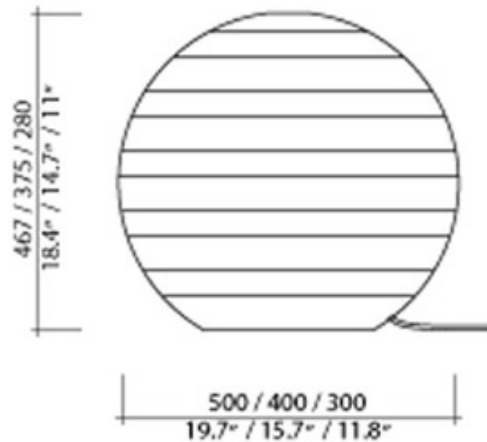

**BRAND**

Viso

**DESCRIPTION**

Zebra Base Lamp featuring clear with Silver mirrored frame, is capable of personalizing every environment by lending the style you want. One 60 watt, 120 volt A19 type Medium base incandescent bulb is required, but not included. 11.8 inch width x 11 inch height.

<b>SHADE COLOR</b>	Clear
<b>BODY FINISH</b>	Silver
<b>WATTAGE</b>	72W
<b>DIMMER</b>	Standard 120V
<b>DIMENSIONS</b>	11.8"W x 11"H
<b>BULB NOT INCLUDED</b>	
<b>LAMP</b>	1 x A19/Medium (E26)/72W/120V Incandescent 1 x A19/Medium (E26)/120V LED