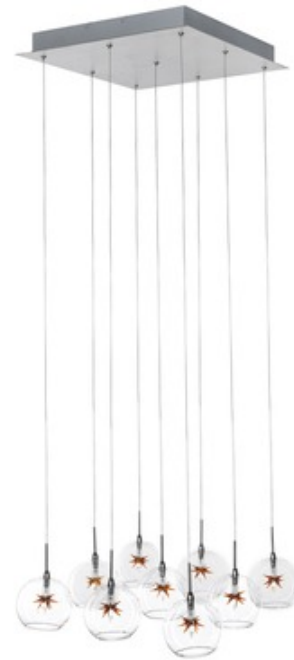

BRAND

Et2

DESCRIPTION

The Starburst Square Multi Light Pendant features orbs of light with a Polished Chrome finish. Shades available in multiple colors. Nine 20 watt 12 volt G4 base bulbs are included. 16 inch width x 6 inch height x 125 inch maximum length. UL or ETL listed.

SHADE COLOR	Amber Starburst
BODY FINISH	Polished Chrome
WATTAGE	180W
DIMMER	Low Voltage Electronic
DIMENSIONS	125"L x 16"W x 6"H
BULB INCLUDED	
LAMP	9 x JC/G4 (bipin)/20W/12V Krypton Xenon

SPEC #

ET244919