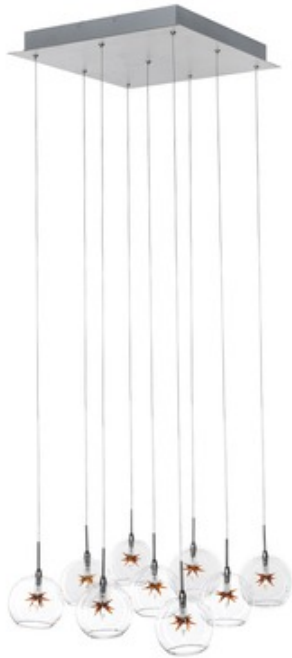

Starburst Square Multi Light Pendant

Description:

The Starburst Square Multi Light Pendant features orbs of light with a Polished Chrome finish. Shades available in Clear glass with a Clear or Amber center starburst, Clear Threaded glass, or Mesh. Nine 20 watt 12 volt G4 base bulbs are included. 16 inch width x 6 inch height x 125 inch maximum length. UL or ETL listed.

Shown in: Polished Chrome / Amber Starburst

List Price: \$612.50
Our Price: \$490.00

Shade Color: Amber Starburst
Body Finish: Polished Chrome
Lamp: 9 x JC/G4 (bipin)/20W/12V Krypton Xenon
Wattage: 180W
Dimmer: Low Voltage Electronic
Dimensions: 125"L x 6"H x 16"W

Product Number: ET244919			
Company:		Fixture Type:	Date: Feb 21, 2018
Project:		Approved By:	

#0522SU-STARBUR-018X1-AMSN

Fax: (773) 883-6131

Phone: 866-954-4489

Address: 1718 W. Fullerton Ave. Chicago IL 60614