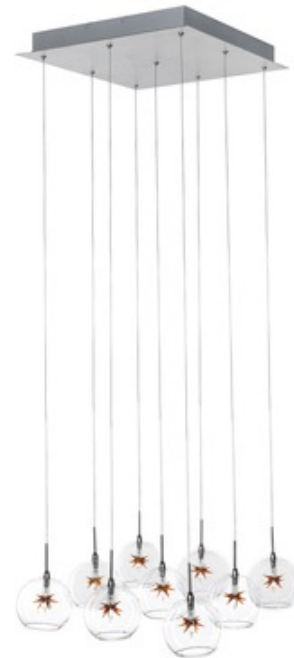

BRAND

Et2

DESCRIPTION

The Starburst Square Multi Light Pendant features orbs of light with a Polished Chrome finish. Shades available in multiple colors. Nine 20 watt 12 volt G4 base bulbs are included. 16 inch width x 6 inch height x 125 inch maximum length. UL or ETL listed.

SHADE COLOR	Amber Starburst
BODY FINISH	Polished Chrome
WATTAGE	180W
DIMMER	Low Voltage Electronic
DIMENSIONS	125"L x 16"W x 6"H
BULB INCLUDED	
LAMP	9 x JC/G4 (bipin)/20W/12V Krypton Xenon

SPEC # ET244919