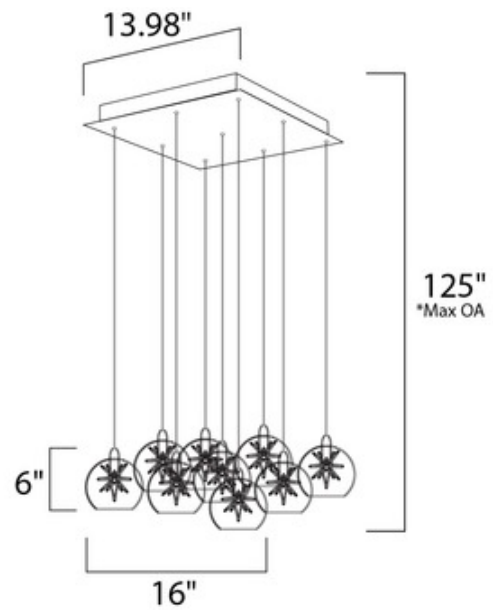

BRAND

Et2

DESCRIPTION

The Starburst Square Multi Light Pendant features orbs of light with a Polished Chrome finish. Shades available in multiple colors. Nine 20 watt 12 volt G4 base bulbs are included. 16 inch width x 6 inch height x 125 inch maximum length. UL or ETL listed.

SHADE COLOR	Amber Starburst
BODY FINISH	Polished Chrome
WATTAGE	180W
DIMMER	Low Voltage Electronic
DIMENSIONS	125"L x 16"W x 6"H
BULB INCLUDED	
LAMP	9 x JC/G4 (bipin)/20W/12V Krypton Xenon

SPEC # ET244919

*max overall height

COMPANY	PROJECT	FIXTURE TYPE	APPROVED BY	DATE