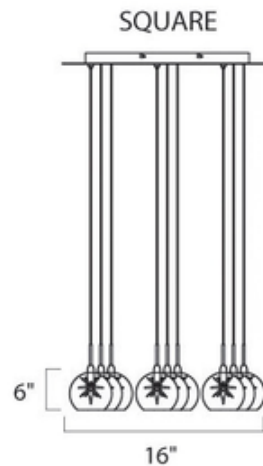

Starburst Square Multi Light Pendant

Description:

The Starburst Square Multi Light Pendant features orbs of light with a Polished Chrome finish. Shades available in Clear glass with a Clear or Amber center starburst, Clear Threaded glass, or Mesh. Nine 20 watt 12 volt G4 base bulbs are included. 16 inch width x 6 inch height x 125 inch maximum length. UL or ETL listed.

Shown in: Polished Chrome / Amber Starburst

List Price: \$612.50
Our Price: \$490.00

Shade Color: Amber Starburst
Body Finish: Polished Chrome
Lamp: 9 x JC/G4 (bipin)/20W/12V Krypton Xenon
Wattage: 180W
Dimmer: Low Voltage Electronic
Dimensions: 125"L x 6"H x 16"W