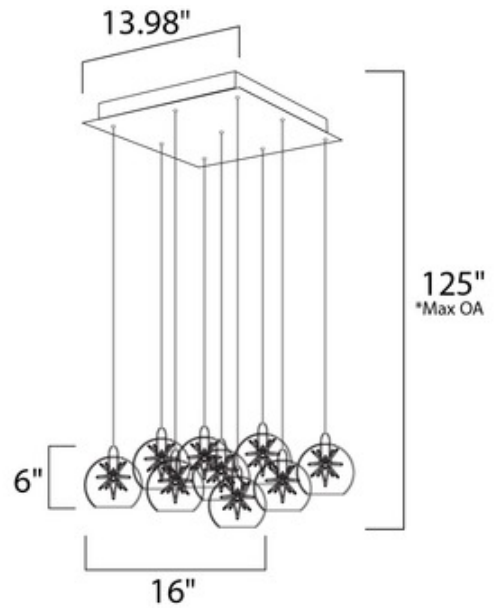

BRAND

Et2

DESCRIPTION

The Starburst Square Multi Light Pendant features orbs of light with a Polished Chrome finish. Shades available in multiple colors. Nine 20 watt 12 volt G4 base bulbs are included. 16 inch width x 6 inch height x 125 inch maximum length. UL or ETL listed.

SHADE COLOR	Amber Starburst
BODY FINISH	Polished Chrome
WATTAGE	180W
DIMMER	Low Voltage Electronic
DIMENSIONS	125"L x 16"W x 6"H
BULB INCLUDED	
LAMP	9 x JC/G4 (bipin)/20W/12V Krypton Xenon

SPEC #

ET244919

*max overall height

COMPANY

PROJECT

FIXTURE TYPE

APPROVED BY

DATE