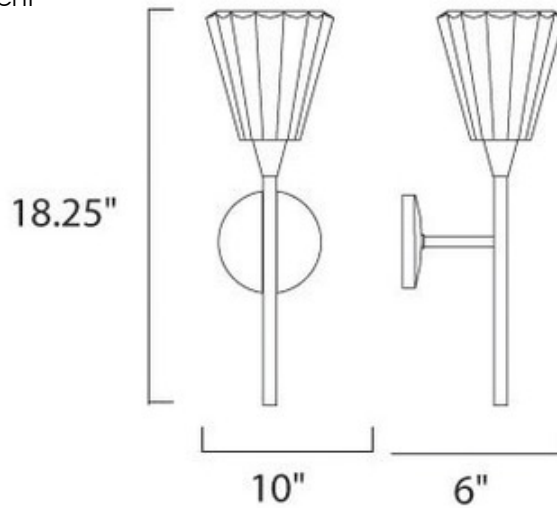

Visione Wall Sconce

**Description:**

Visione wall features lead crystal glass and a chrome finish. Available in a 1 light suspension, wall sconce, and ceiling flush version. One 60 watt 120 volt B10 incandescent lamp required. General light distribution. Width 10, height 18.25, depth 6 inch.

Shown in: Chrome / Clear

**List Price:** \$135.00  
**Our Price:** \$108.00

**Shade Color:** Clear  
**Body Finish:** Chrome  
**Lamp:** 1 x B10/Candelabra (E12)/60W/120V Incandescent  
 1 x B10/Candelabra (E12)/120V LED  
**Wattage:** 60W  
**Dimmer:** Incandescent  
**Dimensions:** 18.25"H x 10"W x 6"D