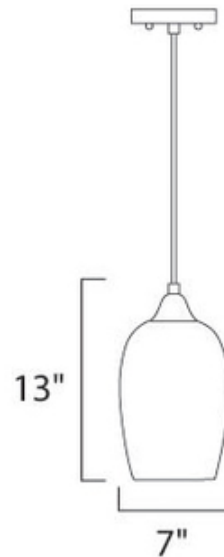

# Hue E20202 Pendant

**Description:**

Hue E20202 pendant features amber ripple glass and a satin nickel finish. Hue series is available in multiple pendant options. One 72 watt 120 volt A19 halogen lamp required. General light distribution. Maxim overall height 120" and quote;

Shown in: Satin Nickel / Amber Ripple

**List Price:** \$147.50  
**Our Price:** \$118.00

**Shade Color:** Amber Ripple  
**Body Finish:** Satin Nickel  
**Lamp:** 1 x A19/Medium (E26)/72W/120V Incandescent  
**Wattage:** 72W  
**Dimmer:** Incandescent  
**Dimensions:** 13"H x 7"W