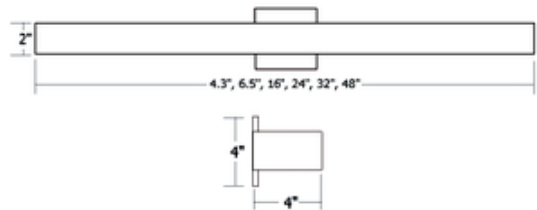

BRAND

PureEdge Lighting

DESCRIPTION

Alpha 16 wall and vanity features a frosted glass diffuser on both the top and the bottom of the rectangular metal shade. Finish in Satin Nickel. Includes one 24 watt, 120 volt T5/2G11 non-dimmable compact fluorescent lamp. ADA compliant. ETL listed. Dimensions: 16 inch width x 2 inch height x 4 inch depth with 4 inch square canopy.

SHADE COLOR	White
BODY FINISH	Satin Nickel
WATTAGE	24W
DIMMER	Not Dimmable
DIMENSIONS	16"W x 2"H x 4"D
BULB INCLUDED	
LAMP	1 x T5/2G11/24W/120V Compact Fluorescent

SPEC # EDG45418

COMPANY	PROJECT	FIXTURE TYPE	APPROVED BY	DATE