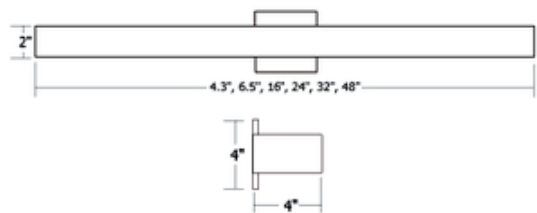

BRAND PureEdge Lighting

DESCRIPTION

Alpha 24 wall and vanity features a frosted glass diffuser on both the top and the bottom of the rectangular metal shade. Finish in Satin Nickel or Chrome. Fluorescent version includes one 120 volt 40 watt T5 2G11 fluorescent bulb with non-dimmable electronic ballast. General bi-directional light distribution. ADA compliant. ETL listed. Dimensions: 24 inch width x 2 inch height x 4 inch depth with 4 inch square canopy.

SHADE COLOR	White
BODY FINISH	Satin Nickel
WATTAGE	40W
DIMMER	Not Dimmable
DIMENSIONS	24"W x 2"H x 4"D
BULB INCLUDED	
LAMP	1 x T5/2G11/40W/120V Compact Fluorescent

SPEC # EDG45422

COMPANY	PROJECT	FIXTURE TYPE	APPROVED BY	DATE