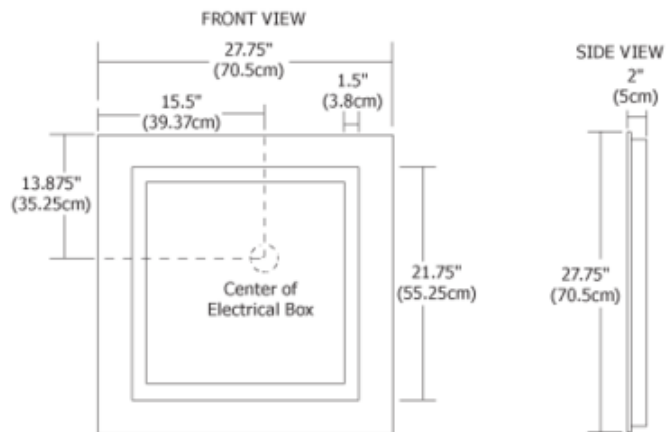

Plaza Small Non-Dim Mirror

Description:

Plaza surface mounted mirror features four integral fluorescent lamps set behind an inset border of frosted glass. Includes four 55 Watt, 3000K, 82CRI, T5 2G11 compact fluorescent lamps. Add mirror defogger (DF-RD15) to remove condensation, sold separately. Energy Star rated. ADA compliant. ETL listed. 27.75 inch width x 27.75 inch height x 2 inch depth.

Shown in: Mirror / Frosted

List Price: \$875.00
 Our Price: \$525.00

Shade Color: Frosted
 Body Finish: Mirror
 Lamp: 4 x T5/2G11/55W/120V Compact Fluorescent
 Wattage: 220W
 Dimmer: Not Dimmable
 Dimensions: 27.75"H x 27.75"W x 2"D