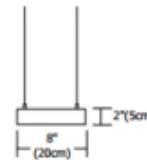

Product Number: EDG45630			
Company:		Fixture Type:	Date: Feb 24, 2018
Project:		Approved By:	

#1200LS-LYRASHT-048V1-WHSA

Fax: (773) 883-6131

Phone: 866-954-4489

Address: 1718 W. Fullerton Ave. Chicago IL 60614

www.lightology.com