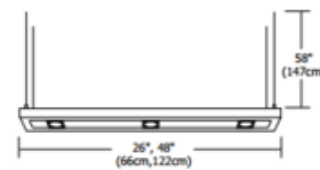

Product Number: EDG45630			
Company:		Fixture Type:	Date: Feb 24, 2018
Project:		Approved By:	

#1200LS-LYRASHT-048V1-WHSA

Fax: (773) 883-6131

Phone: 866-954-4489

Address: 1718 W. Fullerton Ave. Chicago IL 60614

www.lightology.com