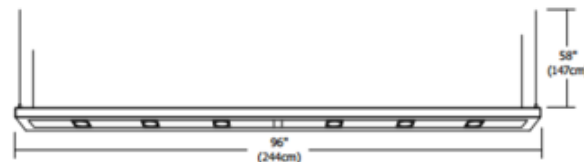

Product Number: EDG45630			
Company:		Fixture Type:	Date: Feb 24, 2018
Project:		Approved By:	

#1200LS-LYRASHT-048V1-WHSA

Fax: (773) 883-6131

Phone: 866-954-4489

Address: 1718 W. Fullerton Ave. Chicago IL 60614

www.lightology.com