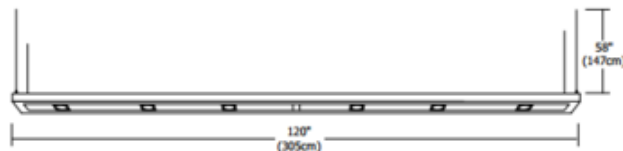

Product Number: EDG45635			
Company:		Fixture Type:	Date: Feb 23, 2018
Project:		Approved By: