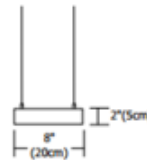

Product Number: EDG45635			
Company:		Fixture Type:	Date: Feb 23, 2018
Project:		Approved By: