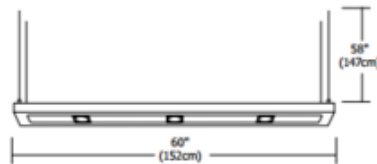

Product Number: EDG45635			
Company:		Fixture Type:	Date: Feb 23, 2018
Project:		Approved By: