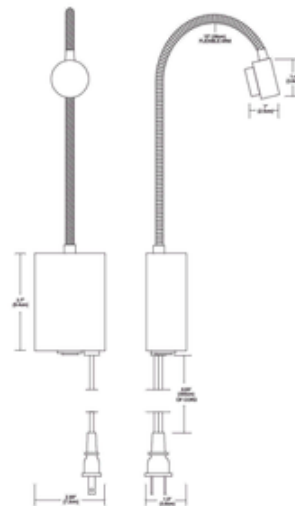

Night Owl 1 Plug-In Wall

Description:

The Night Owl 1 was designed for those who enjoy reading late at night, but do not want to disturb others. Finish available in Satin Nickel or Antique Bronze. The 15 inch gooseneck arm allows the lamp to be easily positioned in any direction. Available in a plug-in or hardware canopy mount version. Includes one 1 watt 12VAC LED. Supplied with a 9.83 foot cord and plug and features a rocker switch on the bottom of the backplate to control intensity of the light. 50,000 hour average lamp life. Cord cover accessory available, sold separately. ETL listed. 5 year warranty. 2.85 inch width x 3.7 inch height canopy. 15 inch flexible arm length. 1.85 inch diameter x 2.6 inch height head.

Shown in: Satin Nickel

List Price: \$97.24
 Our Price: \$58.35

Shade Color: N/A
 Body Finish: Satin Nickel
 Lamp: 1 x LED/1W/12V LED
 Wattage: 1W
 Dimmer: Included
 Dimensions: 15"L x 2.85"W

Product Number: EDG45647			
Company:		Fixture Type:	Date: Feb 20, 2018
Project:		Approved By:	