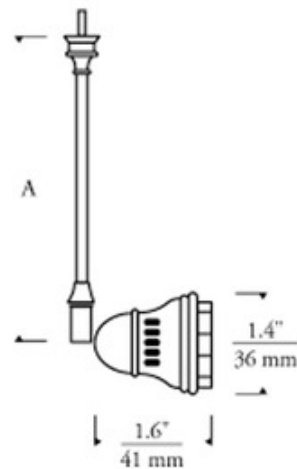

**BRAND**

Visual Comfort Modern

**DESCRIPTION**

Freejack Adler is a warehouse inspired adjustable head that can be customized with multiple shield accessory options (required, sold separately). Finish available in Satin Nickel or Antique Bronze. Rotates 360 degrees, pivots 90 degrees. One 12 volt GU5.3 MR16 halogen lamp up to 50 watts is required, but not included. ETL listed. 1.4 inch diameter x 1.6 inch height x 3 inch, 6 inch, 12 inch or 18 inch stem length. Canopy required for use as a monopoint, sold separately.

SHOWN WITH HURRICANE GLASS ACCESSORY (SOLD SEPARATELY)

<b>SHADE COLOR</b>	N/A
<b>BODY FINISH</b>	Antique Bronze
<b>WATTAGE</b>	50W
<b>DIMMER</b>	Dimmable
<b>DIMENSIONS</b>	3"L x 1.4"W x 1.6"H
<b>BULB NOT INCLUDED</b>	
<b>LAMP</b>	1 x MR16/GU5.3 (bipin)/50W/12V Halogen 1 x MR16/GU5.3 (bipin)/12V LED