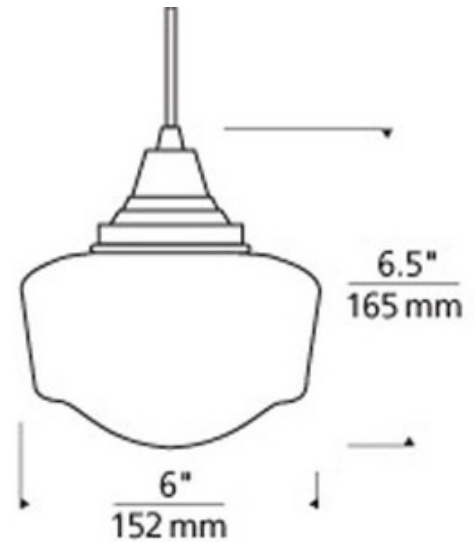

BRAND Visual Comfort Modern

DESCRIPTION

Freejack Mini Tavern Pendant features a traditional schoolhouse shaped glass shade with engraved ornate cap. Finish available in Satin Nickel or Antique Bronze. Includes one 50 watt 12 volt halogen bi-pin lamp and six feet of field-cutttable suspension cable. Also available in an LED version. 6 inch diameter x 6.5 inches high. ETL listed.

SHADE COLOR	N/A
BODY FINISH	Satin Nickel
WATTAGE	50W
DIMMER	Dimmable
DIMENSIONS	6"W x 6.5"H
BULB INCLUDED	
LAMP	1 x JC/GY6.35 (bipin)/50W/12V Halogen

SPEC # TLG45837

COMPANY	PROJECT	FIXTURE TYPE	APPROVED BY	DATE