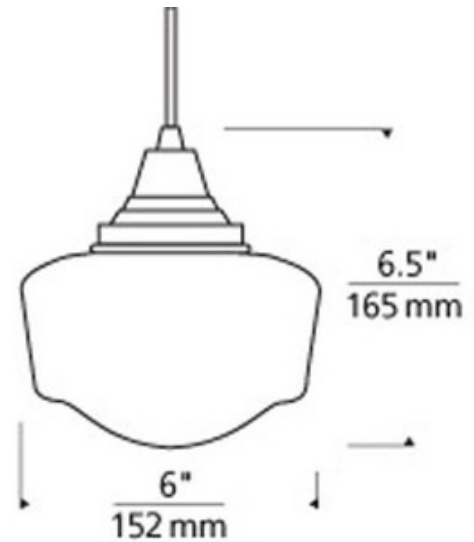

BRAND Visual Comfort Modern

DESCRIPTION

Freejack Mini Tavern Pendant features a traditional schoolhouse shaped glass shade with engraved ornate cap. Finish available in Satin Nickel or Antique Bronze. Includes one 50 watt 12 volt halogen bi-pin lamp and six feet of field-cuttable suspension cable. Also available in an LED version. 6 inch diameter x 6.5 inches high. ETL listed.

SHADE COLOR	N/A
BODY FINISH	Satin Nickel
WATTAGE	50W
DIMMER	Dimmable
DIMENSIONS	6"W x 6.5"H
BULB INCLUDED	
LAMP	1 x JC/GY6.35 (bipin)/50W/12V Halogen

SPEC # TLG45837

COMPANY	PROJECT	FIXTURE TYPE	APPROVED BY	DATE