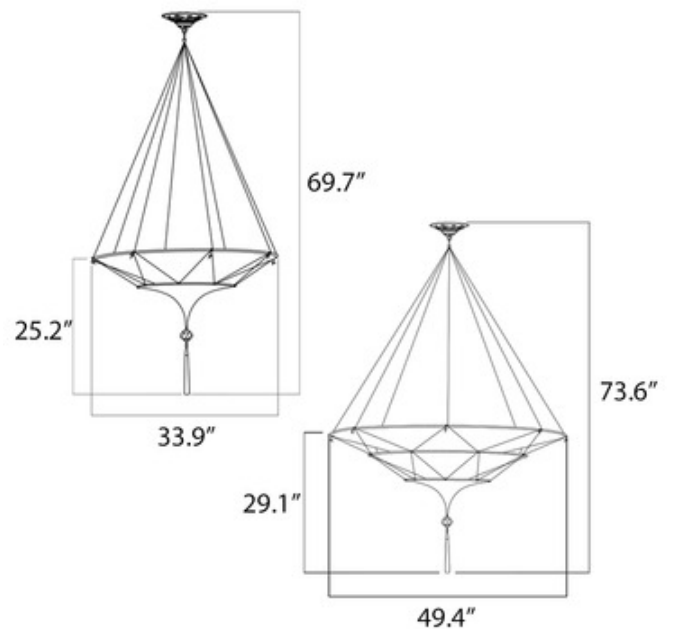

DESIGNER

Mariano Fortuny

BRAND

Venetian Designs

DESCRIPTION

Scheherazade Multi Tier suspension features a pure silk shade, brass structure and a dark brown canopy. Available in hand painted brown geometric, green herbarium, brown floral or an ivory plain silk shade. Available in a 2-tier with one bulb and a 3-tier option with three bulbs. Made in Italy. Note: Overall height is not adjustable and must be specified to order. 2-Tier Minimum / Maximum height: 46 / 71.63 in. 3-Tier Minimum / Maximum height: 53.5 / 74.88 in.

Shown in: Brass / Brown Floral

SHADE COLOR	Brown Floral
BODY FINISH	Brass
WATTAGE	100W
DIMMER	Standard 120V
DIMENSIONS	33.9"W x 25.2"H
BULB NOT INCLUDED	
LAMP	1 x A19/Medium (E26)/100W/120V Incandescent 1 x A19/Medium (E26)/120V LED

Technical Information

PRODUCT DIMENSIONS Maximum Overall Height: 69.7"

SPEC #

VEN462

COMPANY

PROJECT

FIXTURE TYPE

APPROVED BY