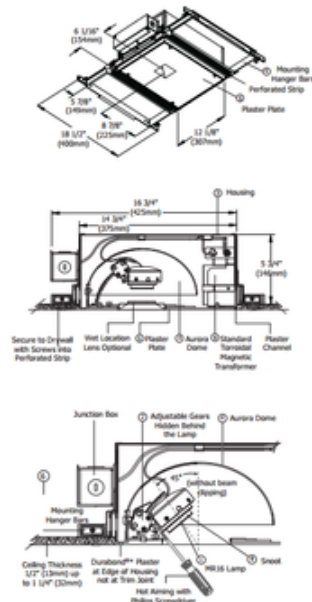

Product Number: EDG46273			
Company:		Fixture Type:	Date: Feb 20, 2018
Project:		Approved By: