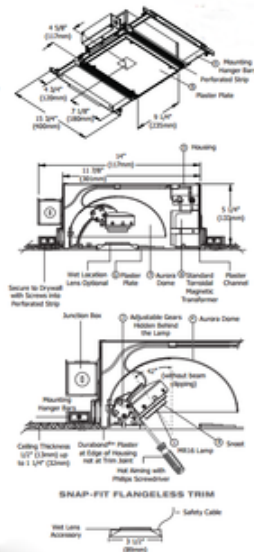

# Aurora Halogen Square Beveled 2 Inch Flangeless Trim/Housing

**Designer:** Gregory Kay

**Description:**

Aurora Halogen Square Beveled 2 Inch Aperture Flangeless Trim with IC and Air-Tight Housing is a specification grade, recessed, adjustable accent fixture for plaster or drywall construction. Trim finish available in Black, White, Satin Aluminum or Satin Bronze. Dome features an anodized soft haze finish. The flush mounted rigid plaster plate, which is finished into the ceiling, maintains a flat finish and secures the removable flush beveled trim. The 3.5 inch square beveled trim raises the 2 inch aperture above the ceiling plane. Combining the Aurora dome with the tilt gear hidden behind the lamp creates a clean internal look. Flangeless, flush trim installs into the plaster plate with a precision snap-fit. Fixture offers hot aiming with 0 to 42 degree vertical adjustment and 362 degree horizontal rotation without beam clipping. Precision machined gear adjustment is concealed behind the lamp. Features self locking tilt and manual locking horizontal rotation. Includes machined aluminum snoot and die formed aluminum back shield to control internal spill light. The snoot carries the lamp and two optional light control accessories, sold separately. Includes a soft focus lens. Housing is made of die formed aluminum and includes one 12 volt 75 watt toroidal magnetic low voltage transformer. Housing is IC and Air-Tight, suitable for remodel or new construction. Dome hides electrical hardware and tilts for easy access to junction box and transformer. One 12 volt GU5.3 base 50

**Technical Information**

**Function:** Adjustable Accent  
**Ceiling Type:** Drywall Trimless/Flush  
**Housing Type:** New construction IC Airtight  
**Housing Height:** 6"  
**Aperture Shape:** Square  
**Aperture Size:** 2.000"  
**Product Dimensions:** 2 inch aperture