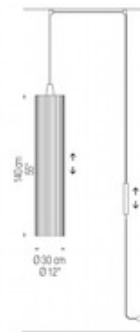

COMPANY

PROJECT

FIXTURE TYPE

APPROVED BY

DATE