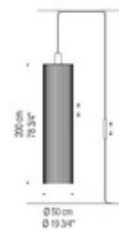

COMPANY

PROJECT

FIXTURE TYPE

APPROVED BY

DATE