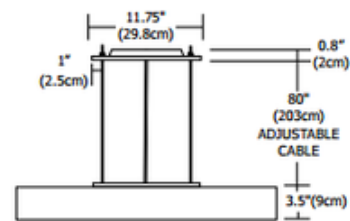

BRAND

PureEdge Lighting

DESCRIPTION

Vega Oval suspension provides general light distribution through top and bottom white glass diffusers, surrounded by a White finish. Includes two 26 watt 120 volt T4 GX24q-3 compact fluorescent lamps, 3500K color temperature and electronic non-dimmable ballast. Includes 80 inches of field adjustable mounting cable. ETL listed. 28 inch width x 16 inch depth x 3.5 inch height x 83.5 inch overall length.

SHADE COLOR	White
BODY FINISH	Silver
WATTAGE	52W
DIMMER	Not Dimmable
DIMENSIONS	80"L x 28"W x 3.5"H x 16"D
BULB INCLUDED	
LAMP	2 x T4/GX24q-3/26W/120V Compact Fluorescent

SPEC #

EDG469

COMPANY

PROJECT

FIXTURE TYPE