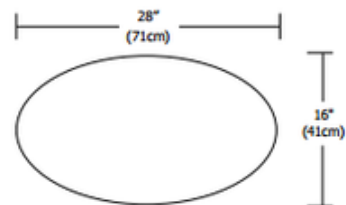

BRAND

PureEdge Lighting

DESCRIPTION

Vega Oval suspension provides general light distribution through top and bottom white glass diffusers, surrounded by a White finish. Includes two 26 watt 120 volt T4 GX24q-3 compact fluorescent lamps, 3500K color temperature and electronic non-dimmable ballast. Includes 80 inches of field adjustable mounting cable. ETL listed. 28 inch width x 16 inch depth x 3.5 inch height x 83.5 inch overall length.

SHADE COLOR	White
BODY FINISH	Silver
WATTAGE	52W
DIMMER	Not Dimmable
DIMENSIONS	80"L x 28"W x 3.5"H x 16"D
BULB INCLUDED	
LAMP	2 x T4/GX24q-3/26W/120V Compact Fluorescent

SPEC #

EDG469

COMPANY

PROJECT

FIXTURE TYPE