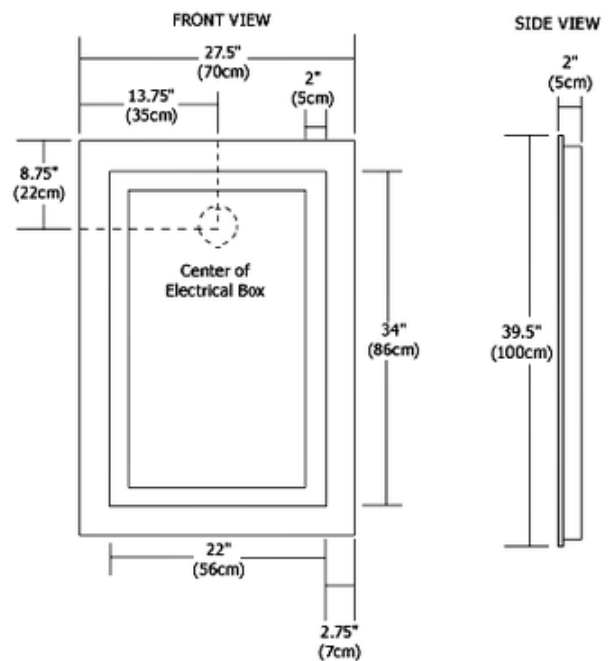

BRAND

PureEdge Lighting

DESCRIPTION

Plaza Large Surface Mount Dimmable Fluorescent Mirror features four integral fluorescent lamps set behind an inset border of frosted glass. Includes two 24 Watt 3000K 82CRI T5HO lamps, plus two 39 Watt 3000K 82CRI T5HO lamps. Input Voltage 120-277VAC. Includes electronic ballast dimmable with 0-10 dimmer. Tested and approved dimmers include Lutron Diva DTV and Nova (NTFTV), both requiring PP-20 add on relay for on-off, Philips Sunrise SR1200ZTUNV, or Leviton IP710-DLZ. ADA compliant. ETL listed. Dimensions: 39.5 inch height x 27.5 inch width x 2 inch depth. 53 pounds. Add mirror defogger (DF-RE1826) to remove condensation, sold separately.

SHADE COLOR	Frosted
BODY FINISH	Mirror
WATTAGE	126W
DIMMER	0-10V
DIMENSIONS	27.5"W x 39.5"H x 2.17"D
BULB INCLUDED	
LAMP	2 x T5HO/G5/39W/120V Fluorescent 2 x T5HO/G5/24W/120V Fluorescent

SPEC # EDG47833