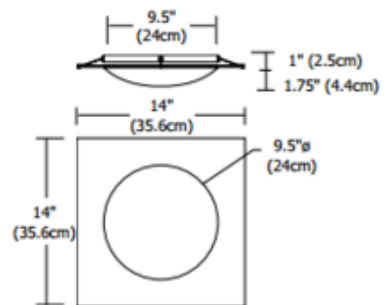

BRAND PureEdge Lighting

DESCRIPTION

Vanilla Sky Square Halogen Ceiling Light features a molded white glass diffuser. Includes one 100 watt, 120 volt T3long RSC double ended halogen lamp. 14 inch width x 14 inch depth x 2.75 inch height. General light distribution. ETL listed. Limited quantities available.

SHADE COLOR	White
BODY FINISH	N/A
WATTAGE	100W
DIMMER	Standard 120V
DIMENSIONS	14"W x 2.75"H x 14"D
BULB INCLUDED	
LAMP	1 x T3LONG/R7s (RSC)/100W/120V Halogen

SPEC # EDG47842

COMPANY	PROJECT	FIXTURE TYPE	APPROVED BY	DATE