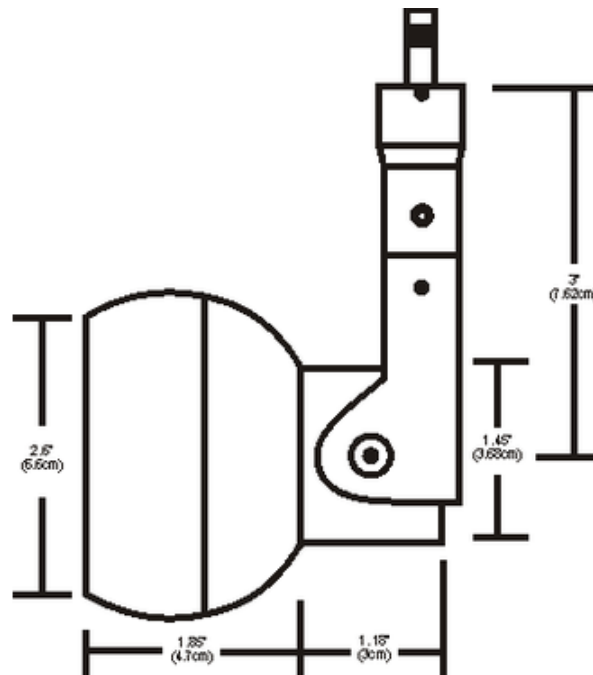

FJ Adam Pro Aim Head

Designer: Gregory Kay

Description:

Adam Fast Jack Pro Aim head can adjust to 180 degrees and rotate 360 degrees. Pro Aim fixtures feature precision machined gear adjustment, and hot aiming with the provided Allen screwdriver. Self locking tilt, manual locking horizontal rotation and spread lens locking. Hood pulls off so lamp does not change positions when relamping. Mounts to a Monorail connector, Monorail 2 Circuit connector, or Fast Jack power canopy, sold separately. Finish available in White, Bronze, Satin Nickel or Polished Nickel. One 50 Watt, 12 Volt, IR, MR16 GU5.3 lamp not included. ETL listed.

Shown in: Polished Nickel

List Price: \$98.98
Our Price: \$59.39

- Shade Color:** N/A
- Body Finish:** Polished Nickel
- Lamp:** 1 x MR16/GU5.3 (bipin)/50W/12V Halogen
1 x MR16/GU5.3 (bipin)/12V LED
- Wattage:** 50W
- Dimmer:** Dimmable
- Dimensions:** 3.03"L x 3"H x 2.6"W

Product Number: EDG47858			
Company:		Fixture Type:	Date: Feb 20, 2018
Project:		Approved By:	

#1200FJ-ADAM-003H1-OOPN

Fax: (773) 883-6131

Phone: 866-954-4489

Address: 1718 W. Fullerton Ave. Chicago IL 60614