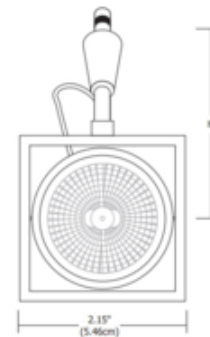

BRAND PureEdge Lighting

DESCRIPTION

FJ Form Track Head rotates 360 degrees and tilts 50 degrees. Available in square in a Polished Nickel finish. Holds one accessory lens or louver or snoot accessory, sold separately. Available in 3 or 6 inch stem lengths. One 9 watt maximum, MR16 GU5.3 bulb is required, but not included. Mounts to a Monorail connector, or Fast Jack power canopy, sold separately. ETL listed.

SHADE COLOR	N/A
BODY FINISH	Satin Nickel
WATTAGE	9W
DIMMER	Dimmable
DIMENSIONS	2.15"W x 3"H
BULB NOT INCLUDED	
LAMP	1 x MR16/GU5.3 (bipin)/9W/12V LED

SPEC # EDG47865

COMPANY	PROJECT	FIXTURE TYPE	APPROVED BY	DATE