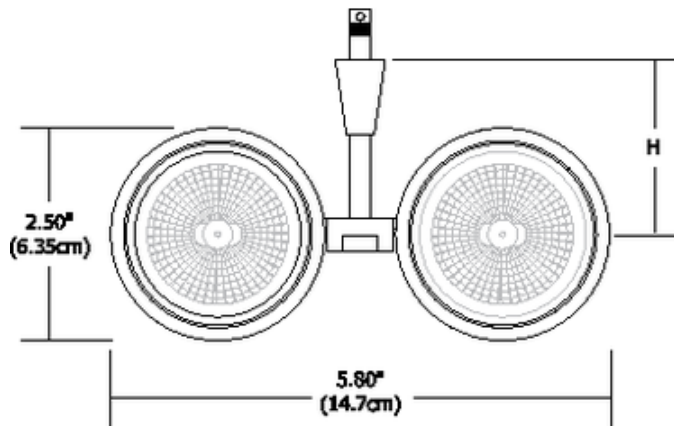

FJ Form Round 2-Head

Description:

Form Round 2-Head Fast Jack fixture rotates 360 degrees and tilts 180 degrees. Holds one accessory lens or louver per head, sold separately. Available in 3, 6, 12, 24, 36, or 48 inch stem lengths. Also available in a single head version, and a double and single square version. Mounts to a Monorail connector, Monorail 2 Circuit connector, or Fast Jack power canopy, sold separately. Finish available in satin nickel, or polished nickel. Two 37 Watt, 12 Volt, MR16 GU5.3 lamp, or LED MR16-12VAC not included. ETL listed.

Shown in: Satin Nickel

List Price: \$239.00
 Our Price: \$191.20

Shade Color: N/A
 Body Finish: Satin Nickel
 Lamp: 2 x MR16/GU5.3 (bipin)/37W/12V Halogen
 1 x MR16/GU5.3 (bipin)/12V LED
 Wattage: 37W
 Dimmer: Dimmable
 Dimensions: 2.5"L x 3"H x 5.8"W