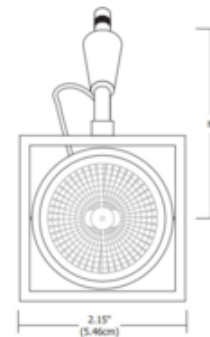

COMPANY

PROJECT

FIXTURE TYPE

APPROVED BY

DATE