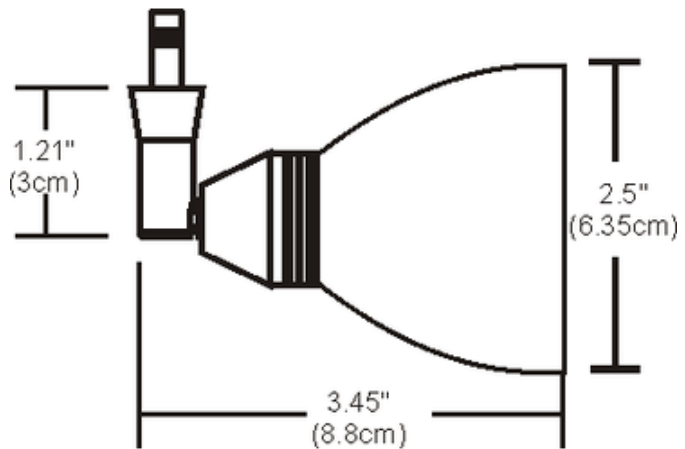

# FJ Low Rider Head with S1 Little Solid Shade

**Description:**

Low Rider Fast Jack fixture head with S1 little solid shade rotates 360 degrees, and tilts 90 degrees. Available in 1, 3, 6, 12, or 18 inch stem lengths. Mounts to a Monorail connector, Monorail 2 Circuit connector, or Fast Jack power canopy, sold separately. Finish available in satin nickel, polished nickel, or bronze. Accessory finish available in satin nickel, polished nickel, antique bronze, or black. One 50 Watt, 12 Volt, IR MR16 GU5.3 lamp, not included. ETL listed.

Shown in: Polished Nickel / Polished Nickel

List Price: \$143.00  
 Our Price: \$114.40

Shade Color: Polished Nickel  
 Body Finish: Polished Nickel  
 Lamp: 1 x MR16/GU5.3 (bipin)/50W/12V Halogen  
 Wattage: 50W  
 Dimmer: Dimmable  
 Dimensions: 3.45"L x 1.2"H x 2.5"W