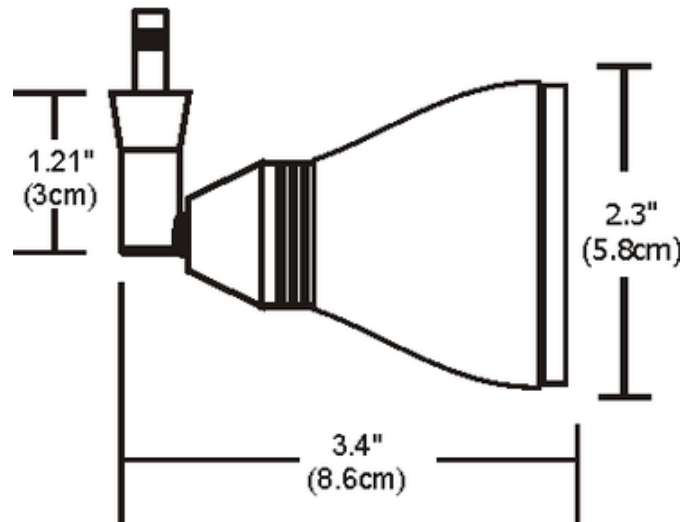

**DESIGNER**

Gregory Kay

**BRAND**

PureEdge Lighting

**DESCRIPTION**

Low Rider Fast Jack fixture head with S3 round glass shade rotates 360 degrees, and tilts 90 degrees. Available in a 1 inch stem length. Mounts to a Monorail connector, Monorail 2 Circuit connector, or Fast Jack power canopy, sold separately. Finish available in Satin Nickel. Round glass accessory shade available in Amber. S3 shade includes a louver lens holder. Fixture includes a Fast Jack connector. One 12 volt, 50 Watt IR MR16 GU5.3 halogen lamp is required, but not included. Canopy required if used as a monopoint, sold separately.

<b>SHADE COLOR</b>	Amber
<b>BODY FINISH</b>	Satin Nickel
<b>WATTAGE</b>	50W
<b>DIMMER</b>	Dimmable
<b>DIMENSIONS</b>	3.4"L x 2.3"W x 1.2"H
<b>BULB NOT INCLUDED</b>	
<b>LAMP</b>	1 x MR16/GU5.3 (bipin)/50W/12V Halogen