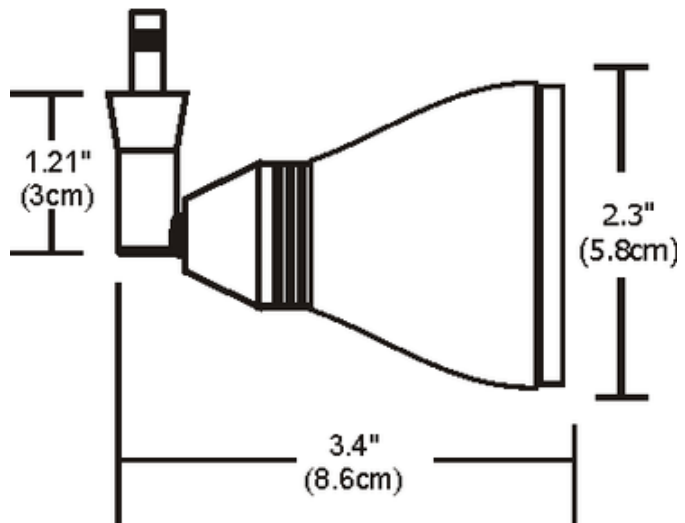

FJ Low Rider Head with S3 Round Glass Shield

Description:

Low Rider Fast Jack fixture head with S3 round glass shade rotates 360 degrees, and tilts 90 degrees. Available in 1, 3, 6, 12, or 18 inch stem lengths. Mounts to a Monorail connector, Monorail 2 Circuit connector, or Fast Jack power canopy, sold separately. Finish available in satin nickel, polished nickel, or bronze. Accessory available with white or amber glass. Includes Fast Jack connector. One 50 Watt, 12 Volt, IR MR16 GU5.3 halogen lamp, not included. ETL listed. Canopy required if used as a monopoint, sold separately.

Shown in: Satin Nickel / Amber

List Price: \$164.00
 Our Price: \$131.20

Shade Color: Amber
 Body Finish: Satin Nickel
 Lamp: 1 x MR16/GU5.3 (bipin)/50W/12V Halogen
 Wattage: 50W
 Dimmer: Dimmable
 Dimensions: 3.4"L x 1.2"H x 2.3"W