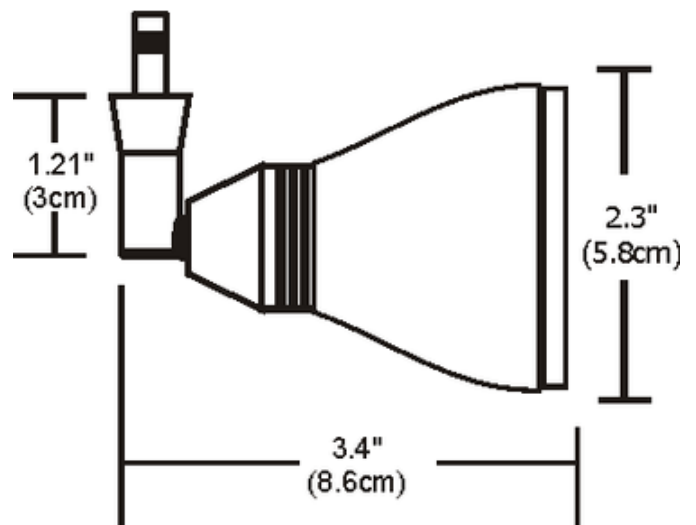

DESIGNER

Gregory Kay

BRAND

PureEdge Lighting

DESCRIPTION

Low Rider Fast Jack fixture head with S3 round glass shade rotates 360 degrees, and tilts 90 degrees. Available in a 1 inch stem length. Mounts to a Monorail connector, Monorail 2 Circuit connector, or Fast Jack power canopy, sold separately. Finish available in Satin Nickel. Round glass accessory shade available in Amber. S3 shade includes a louver lens holder. Fixture includes a Fast Jack connector. One 12 volt, 50 Watt IR MR16 GU5.3 halogen lamp is required, but not included. Canopy required if used as a monopoint, sold separately.

SHADE COLOR	Amber
BODY FINISH	Satin Nickel
WATTAGE	50W
DIMMER	Dimmable
DIMENSIONS	3.4"L x 2.3"W x 1.2"H
BULB NOT INCLUDED	
LAMP	1 x MR16/GU5.3 (bipin)/50W/12V Halogen

SPEC # EDG47891

COMPANY	PROJECT	FIXTURE TYPE	APPROVED BY	DATE