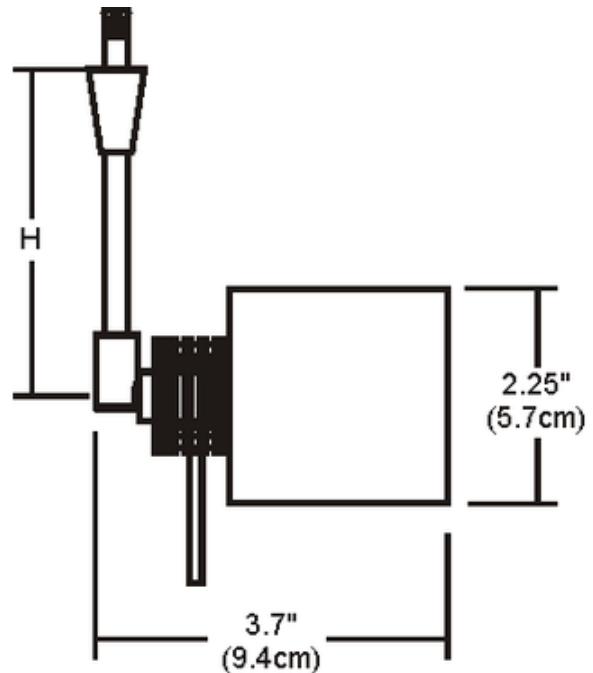

BRAND PureEdge Lighting

DESCRIPTION

Rebel Fast Jack Head features a 360 degree rotation and tilts 90 degrees, performing as either an accent light or a stylish down light. Maximum 9 watt, 12 volt MR16 GU5.3 base LED is required, but not included. Includes Fast Jack connector. Mounts to a Monorail 1-circuit connector or Fast Jack canopy, sold separately. Optional hexcell louver, glass lenses or snoot accessory sold separately. ETL listed. Suitable for dry or damp locations. Fast Jack canopy required for use as a monopoint, sold separately.

SHADE COLOR	N/A
BODY FINISH	Antique Bronze
WATTAGE	9W
DIMMER	Dimmable
DIMENSIONS	1"L x 2.25"W x 3.71"H
BULB NOT INCLUDED	
LAMP	1 x MR16/GU5.3 (bipin)/9W/12V LED

SPEC # EDG47901

COMPANY	PROJECT	FIXTURE TYPE	APPROVED BY	DATE