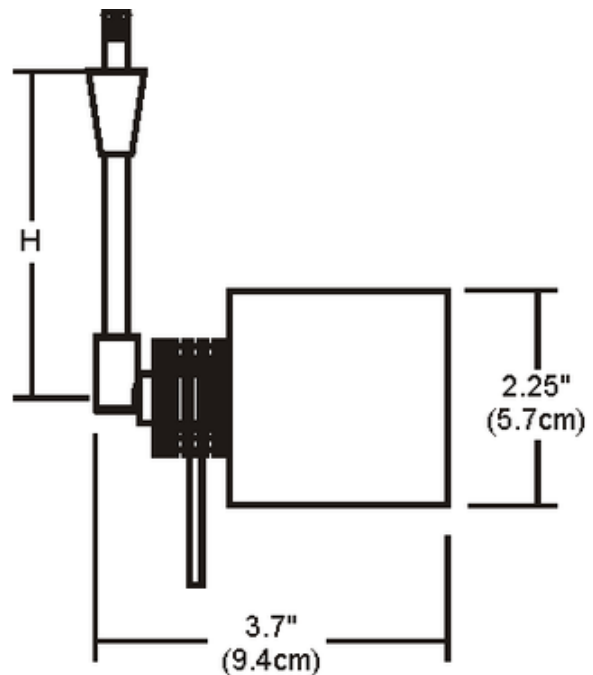

BRAND PureEdge Lighting

DESCRIPTION

Rebel Fast Jack Head features a 360 degree rotation and tilts 90 degrees, performing as either an accent light or a stylish down light. Maximum 9 watt, 12 volt MR16 GU5.3 base LED is required, but not included. Includes Fast Jack connector. Mounts to a Monorail 1-circuit connector or Fast Jack canopy, sold separately. Optional hexcell louver, glass lenses or snoot accessory sold separately. ETL listed. Suitable for dry or damp locations. Fast Jack canopy required for use as a monopoint, sold separately.

SHADE COLOR	N/A
BODY FINISH	Satin Nickel
WATTAGE	9W
DIMMER	Dimmable
DIMENSIONS	3"L x 2.25"W x 3.71"H
BULB NOT INCLUDED	
LAMP	1 x MR16/GU5.3 (bipin)/9W/12V LED

SPEC # EDG47906

COMPANY	PROJECT	FIXTURE TYPE	APPROVED BY	DATE