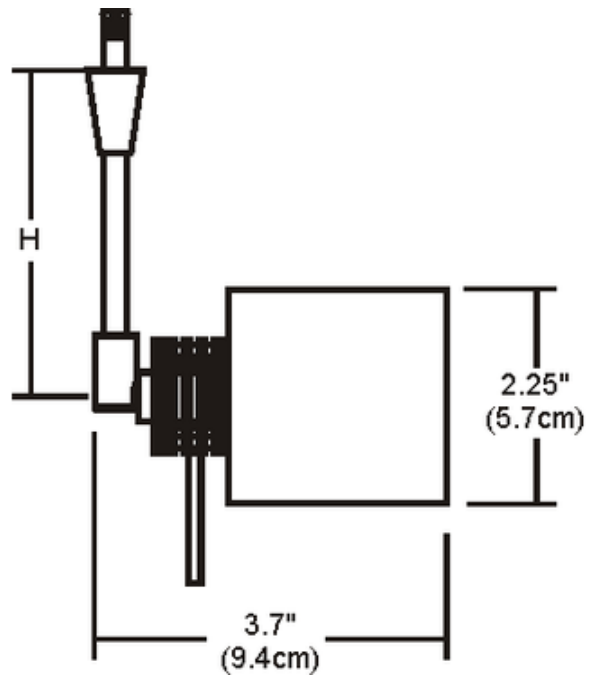

FJ Rebel Head

Description:

Rebel Fast Jack fixture head features a 360 degree rotation and tilts 90 degrees, performing as either an accent light or a stylish down light. Holds up to three lenses or louvers. Available in 1, 3, 6, 12, or 18 inch stem lengths in Satin Nickel, Polished Nickel or Antique Bronze finish. Black finish available in 18 inch stem length. Mounts to a Monorail connector, Monorail 2 Circuit connector, or Fast Jack power canopy, sold separately. Includes Fast Jack connector. One 50 Watt, 12 Volt, IR, MR16 GU5.3 halogen lamp or LED equivalent is required for use with satin nickel, polished nickel or white finish, but not included. One 37 Watt, 12 Volt, IR, MR16 GU5.3 halogen lamp or LED equivalent is required for use with the antique bronze finish, but not included. See attached LED comparison chart if using an LED lamp. ETL listed. Optional hexcell louver, glass lenses or snoot accessories sold separately. Available in 1 inch stem length in White finish and is for use with Fast Jack canopy only. Canopy required for use as a monopoint, sold separately.

Shown in: Satin Nickel

List Price: \$123.00
Our Price: \$73.80

Shade Color: N/A
Body Finish: Satin Nickel
Lamp: 1 x MR16/GU5.3 (bipin)/50W/12V Halogen
 1 x MR16/GU5.3 (bipin)/12V LED
Wattage: 50W
Dimmer: Dimmable
Dimensions: 3"L x 3.71"H x 2.25"W

Product Number: EDG47906			
Company:		Fixture Type:	Date: Feb 20, 2018
Project:		Approved By:	

#1200FJ-REBEL-003H1-00SN

Fax: (773) 883-6131

Phone: 866-954-4489

Address: 1718 W. Fullerton Ave. Chicago IL 60614