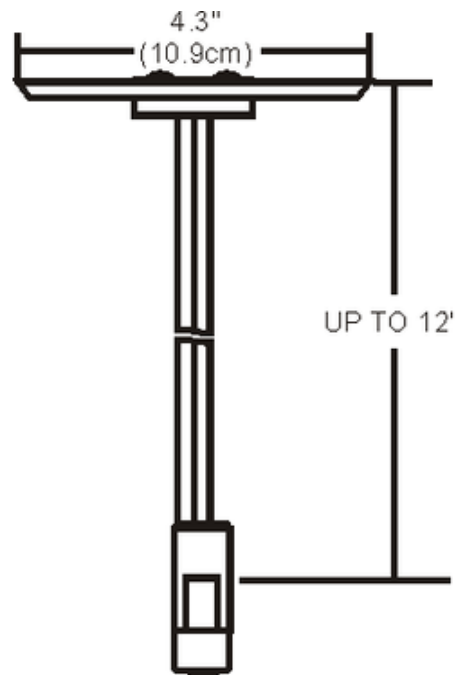

**BRAND**

PureEdge Lighting

**DESCRIPTION**

Monorail 4 inch round adjustable single center feed power feed canopy mounts on standard 4 inch electrical box with plastic ring or octagon electrical box (not included). Adjustable 12 foot cable powers the rail when an electrical box cannot be located directly above the system. Use with corresponding remote transformer. Field cuttable. ETL listed. Note: Limited quantities available.

SHADE COLOR	N/A
BODY FINISH	Polished Nickel
WATTAGE	N/A
DIMMER	N/A
DIMENSIONS	144"L x 4.3"W
LAMP	N/A

SPEC # EDG47947

COMPANY	PROJECT	FIXTURE TYPE	APPROVED BY	DATE