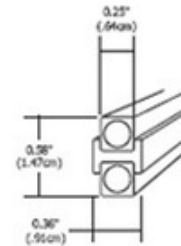

BRAND

PureEdge Lighting

DESCRIPTION

Monorail Pre-Bent 90 Degree Curve in 12, 24, 36, 48, or 60 inch radius options offer versatility for numerous applications. Rated for maximum of 25 amps (300 watts at 12 volts, 600 watts at 24 volts). A pair of conductive connectors is included with each piece to connect other Monorail sections. Finish available in satin nickel or antique bronze finish with clear insulator. Product is built to order. NOTE: No Bronze in 12 inch or 36 inch sizes.

SHADE COLOR	N/A
BODY FINISH	Antique Bronze
WATTAGE	N/A
DIMMER	N/A
DIMENSIONS	12"L
LAMP	N/A

SPEC # EDG47952

COMPANY	PROJECT	FIXTURE TYPE	APPROVED BY	DATE