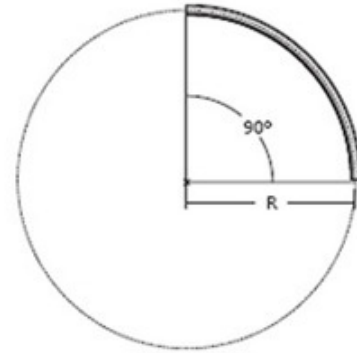

BRAND

PureEdge Lighting

DESCRIPTION

Monorail Pre-Bent 90 Degree Curve in 12, 24, 36, 48, or 60 inch radius options offer versatility for numerous applications. Rated for maximum of 25 amps (300 watts at 12 volts, 600 watts at 24 volts). A pair of conductive connectors is included with each piece to connect other Monorail sections. Finish available in satin nickel or antique bronze finish with clear insulator. Product is built to order. NOTE: No Bronze in 12 inch or 36 inch sizes.

SHADE COLOR	N/A
BODY FINISH	Antique Bronze
WATTAGE	N/A
DIMMER	N/A
DIMENSIONS	12"L
LAMP	N/A

SPEC # EDG47952

COMPANY	PROJECT	FIXTURE TYPE	APPROVED BY	DATE