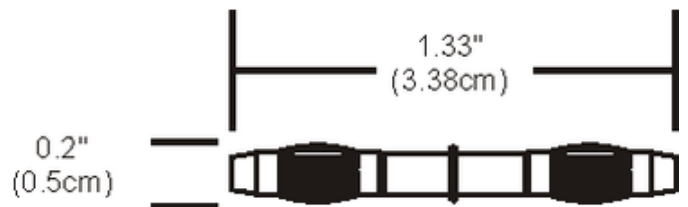

BRAND

PureEdge Lighting

DESCRIPTION

Monorail straight conductive connectors physically, and electrically, join two pieces of Monorail together. One pair is included with each piece of Monorail. Purchase separately if rail is to be cut and rejoined. Finish available in satin nickel or antique bronze. ETL listed.

Shown in: Satin Nickel

SHADE COLOR	N/A
BODY FINISH	Satin Nickel
WATTAGE	N/A
DIMMER	N/A
DIMENSIONS	1.38"L x 0.2"W
LAMP	N/A

SPEC # EDG48013

COMPANY

PROJECT

FIXTURE TYPE

APPROVED BY

DATE