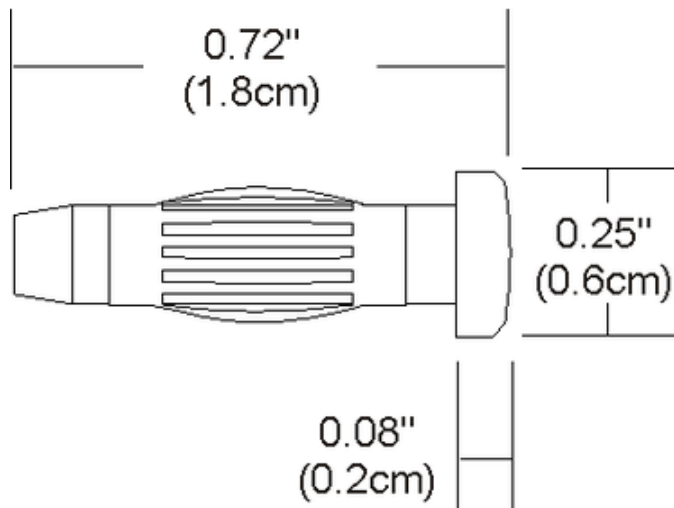

Monorail End Caps

Description:

Monorail end caps push into the ends of Monorail runs at their termination point. One pair required for each end. Finish available in antique bronze, satin nickel or polished nickel. ETL listed.

Shown in: Satin Nickel

List Price: \$17.00
 Our Price: \$13.60

Shade Color: N/A
 Body Finish: Satin Nickel
 Lamp: N/A
 Wattage: N/A
 Dimmer: N/A
 Dimensions: 0.72"L x 0.25"W

Product Number: EDG48019			
Company:		Fixture Type:	Date: Feb 25, 2018
Project:		Approved By:	