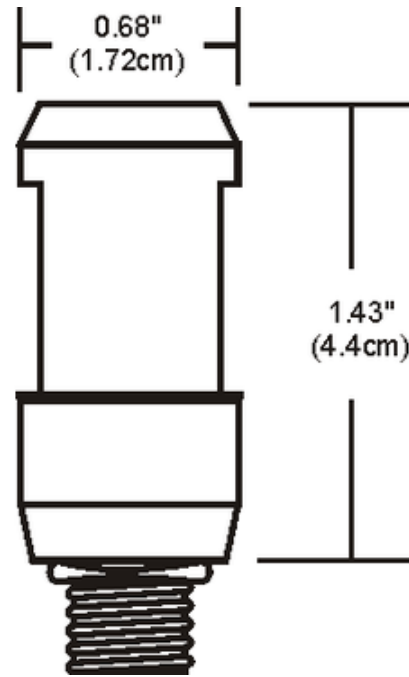

BRAND

PureEdge Lighting

DESCRIPTION

Monorail Fast Jack fixture connector for use with any FJ fixture head or pendant to hang fixtures to a Monorail system. Finish available in satin nickel or antique bronze. ETL Listed. Note: Limited quantities available in Bronze finish.

Shown in: Satin Nickel

SHADE COLOR	N/A
BODY FINISH	Satin Nickel
WATTAGE	N/A
DIMMER	N/A
DIMENSIONS	0.68"W x 1.43"H
LAMP	N/A

SPEC # EDG48022

COMPANY

PROJECT

FIXTURE TYPE

APPROVED BY

DATE