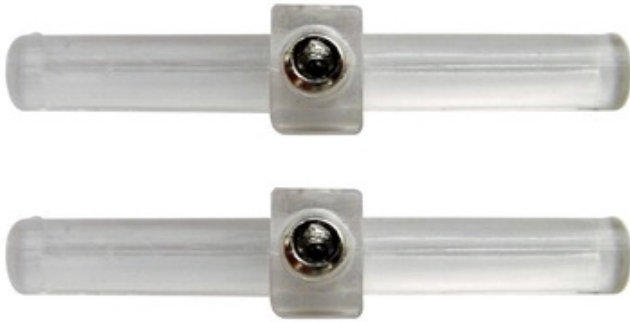

# Monorail Straight Isolating Connector

**Description:**

Monorail straight isolating connectors physically join and electrically isolates two pieces of Monorail. ETL listed.

Shown in: Clear

List Price: \$32.00  
 Our Price: \$25.60

Shade Color: N/A  
 Body Finish: Clear  
 Lamp: N/A  
 Wattage: N/A  
 Dimmer: N/A  
 Dimensions: 1.45"L x 0.27"W

Product Number: <b>EDG48034</b>			
Company:		Fixture Type:	Date: Feb 25, 2018
Project:		Approved By:	