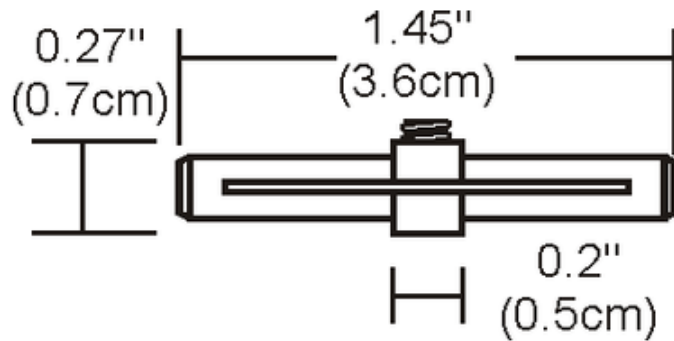

# Monorail Straight Isolating Connector

**Description:**

Monorail straight isolating connectors physically join and electrically isolates two pieces of Monorail. ETL listed.

Shown in: Clear

List Price: \$32.00  
 Our Price: \$25.60

Shade Color: N/A  
 Body Finish: Clear  
 Lamp: N/A  
 Wattage: N/A  
 Dimmer: N/A  
 Dimensions: 1.45"L x 0.27"W

Product Number: <b>EDG48034</b>			
Company:		Fixture Type:	Date: Feb 25, 2018
Project:		Approved By:	