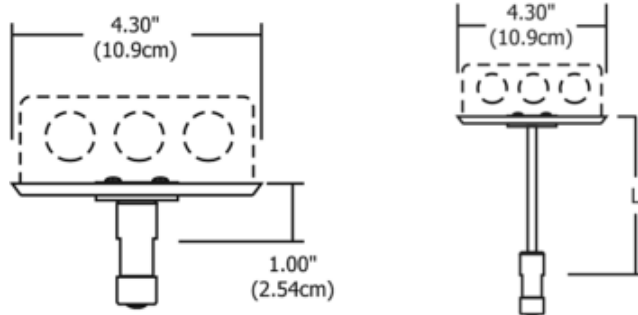

Monorail 4 Inch Round Single Feed Canopy

Description:

Monorail 4 Inch Round Single Feed Power Canopy powers the rail from the ceiling and mounts to a standard 4 inch electrical box with plaster ring or an octagon box. Use with corresponding rigid standoff available in 1, 6, 12, 24, 36, 48 and 96 inch lengths. Finish available in Satin Nickel, Polished Nickel or Antique Bronze. Remote transformers: 12 volt - 60, 150, 175, 300 watt or 24 volt 300 or 600 watt, sold separately. Field cuttable. ETL listed.

Shown in: Satin Nickel

List Price: \$276.00
 Our Price: \$220.80

Shade Color: N/A
 Body Finish: Satin Nickel
 Lamp: N/A
 Wattage: N/A
 Dimmer: N/A
 Dimensions: 96"L x 4.3"W

Product Number: EDG48093			
Company:		Fixture Type:	Date: Feb 23, 2018
Project:		Approved By:	