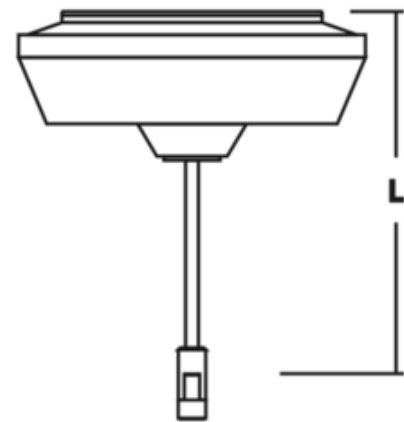

BRAND

PureEdge Lighting

DESCRIPTION

Monorail single feed, 150 watt, 12 volt, extended surface mount magnetic transformer converts 120 volt input to low-voltage 12 volt output. The decorative surface mount transformer mounts to a standard 4 inch square electrical box with round plaster ring or octagon electrical box (not included). Available in a 6 inch length. Use with corresponding length standoffs. Maximum 150 watt load. LED compatible with 12 volt AC LEDs.

SHADE COLOR	N/A
BODY FINISH	Satin Nickel
WATTAGE	150W
DIMMER	Low Voltage Magnetic
DIMENSIONS	96"L x 7.47"W x 2.36"H
LAMP	N/A

Dimensions:

- P6** 6"
- P12** 12"
- P24** 24"
- P36** 36"
- P48** 48"
- P96** 96"