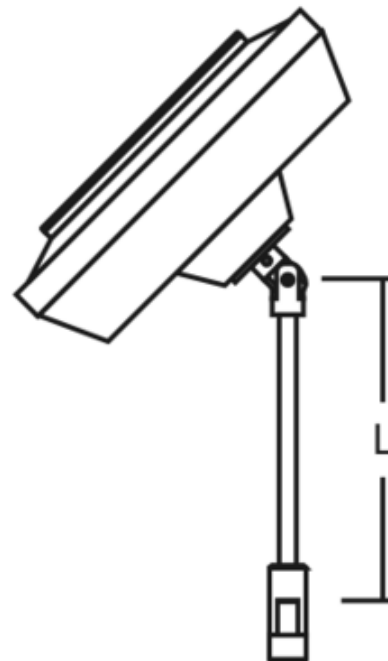

**BRAND**

PureEdge Lighting

**DESCRIPTION**

Monorail 150W sloped ceiling surface mount transformer mounts to a standard 4 inch square electrical box with round plaster ring or octagon electrical box (not included). The transformer converts standard 120V line voltage to safe-to-touch 12V low voltage power, and is protected by fast-acting circuit breakers. For use with Halogen or LED lamp sources, maximum 150W load. Dimmable with a standard magnetic low voltage dimmer with halogen lamp sources. For dimming LED visit [www.edgelighting.com](http://www.edgelighting.com) for the most up-to-date dimmer information. Available in 2, 6, 12, 24, 36, 48, or 96 inch heights. Finish available in satin nickel, polished nickel, or antique bronze. ETL listed.

SHADE COLOR	N/A
BODY FINISH	Satin Nickel
WATTAGE	150W
DIMMER	Low Voltage Magnetic
DIMENSIONS	6"H
LAMP	N/A

SPEC # EDG48150

COMPANY	PROJECT	FIXTURE TYPE	APPROVED BY	DATE